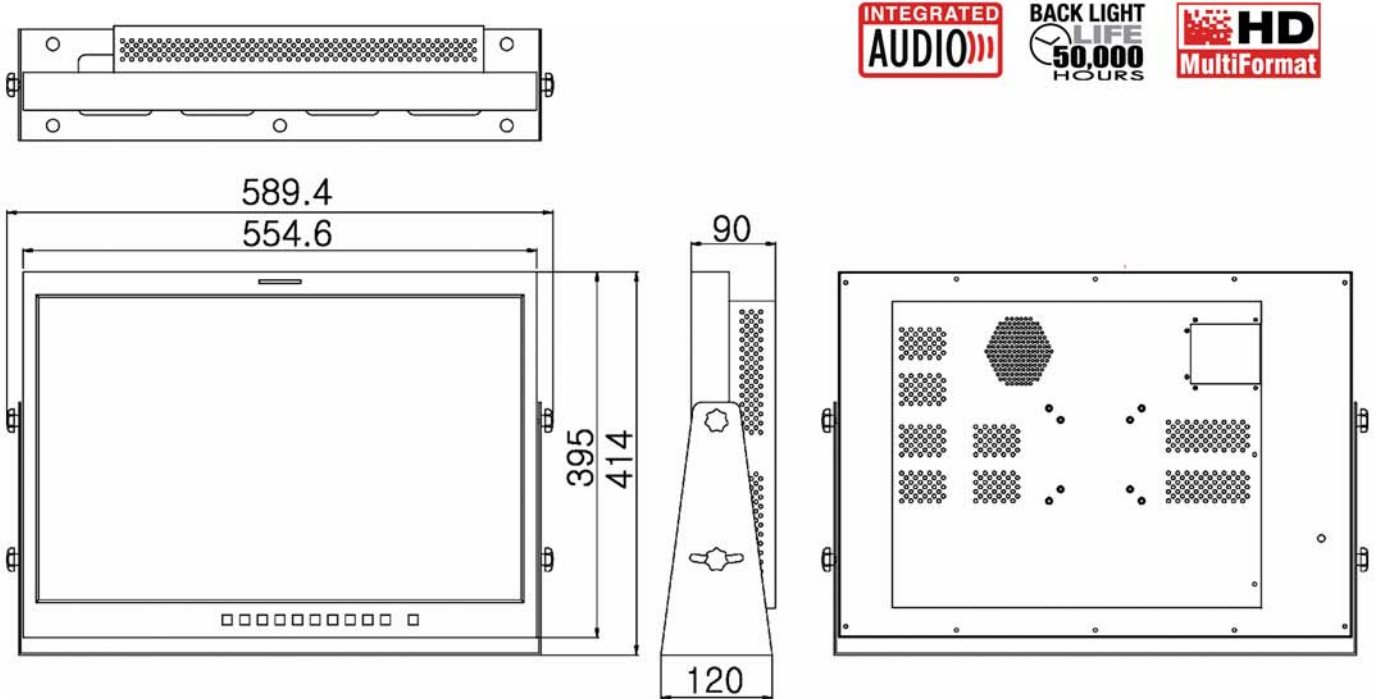

COOLTOUCH XP-2401HD

Stand Alone 24" LCD MultiFormat HD Monitor with De-embedded Audio

- Single 24.0" Widescreen LCD Video Monitor
- 1920 x 1200 Pixels
- 450 cd/m², 700:1 Contrast, Ultra Fast Response
- Dual MultiFormat HD In, DVI-I and Component In
- NTSC / PAL autosensing
- De-embedded Digital Audio capability
- On-Screen Audio Level Metering
- Integrated Audio Speakers Confidence Monitor
- Bi-Color LED Contact Closure Tally
- Measures 21.8"x15.6"x3.5" 554x396x90mm

Offering superb quality, yet at a highly cost effective price, the XP-2401HD 16:9 24" stand alone monitor includes two SD/HD-SDI with one reclocked output, 1 DVI/VGA (DVI+Gender 15pin), 3 composite video (shared BNC's for s-video/component RGB/YPbPr) input and 1 stereo pair of analog audio and offers excellent picture quality even under high ambient light conditions with 450nits of brightness and a 700:1 contrast ratio. The de-embedded audio input feeds the built-in speakers that can be used as a confidence monitor. Designed for broadcasters and other professionals who need to monitor both Digital Video and Audio and want to save on purchasing separate units. The unit also offers on-screen audio level meters, timecode display and video waveform monitor. An analog output of the digital audio input is also available via the RCA connectors on the rear of the unit.

LCD Diagonal	LCD Size	No. of LCDs	Resolution*	Aspect Ratio	Dot pitch	Viewing Angles	Backlight	Rack Size	Dimensions: US	Dimensions: Metric	Weight*
24" / 609 mm	518 x 324mm	1	1920x1200	16:9	0.270 x .0.270mm	178 / 178 degrees	50k hours	N/A	21.8 x 15.6 x 3.5"	554 x 396 x 90mm	31lbs (14.2kg)