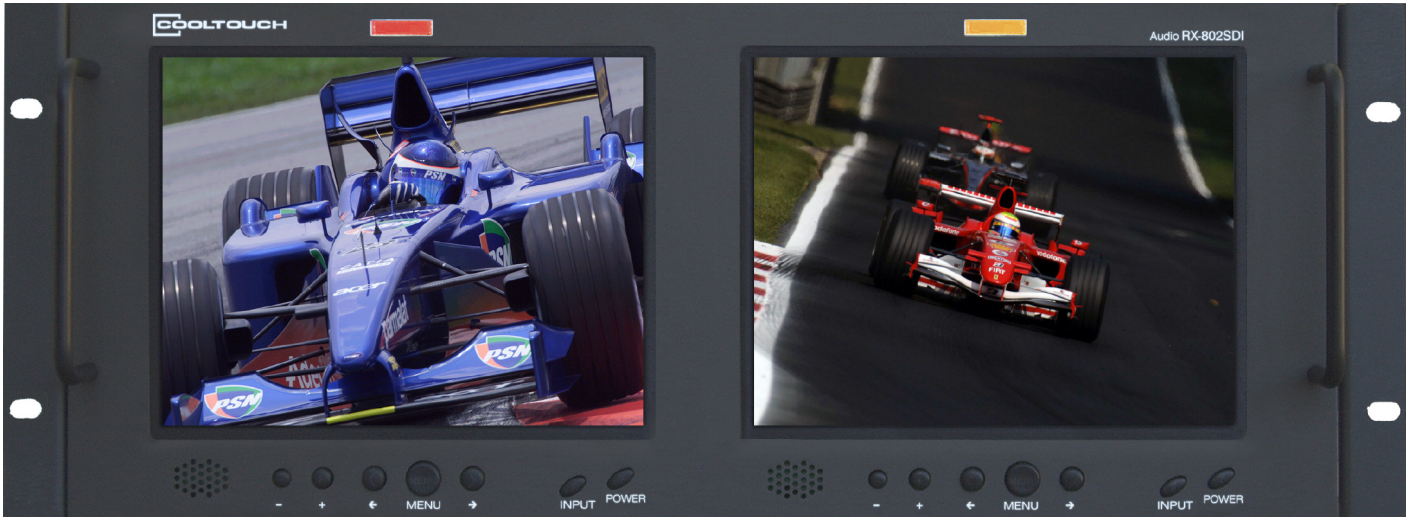

COOLTOUCH RX-802SDI

SDI Rack Mounted Dual 8" Multimedia Monitor with Integrated Audio
with tally and 10 bit encoded composite output from SDI

- Two 8" LCD Video Monitors
- 1920 x 480 Pixels, 400 cd/m², 400:1 Contrast
- One SDI Input - per screen
- One Composite Video Input - per screen
- One VGA Input - per screen
- One S-Video Input - per screen
- One Analog Audio Input - per screen
- 10 Bit Encoded Composite output from SDI
- Loop-Through Output of Composite Video
- Tri-Color LED Contact Closure Tally
- 525 / 625 & NTSC / PAL autosensing
- Integrated Audio Confidence Monitor
- 3 Rack Units Tall, 2.2" / 56mm Deep Chassis

The RX-802SDI dual 8" rack mount monitor includes one audio, one SDI, one composite video (with loop-through), one S-Video, and one VGA input - per screen and offers excellent picture quality even under high ambient light conditions. The built-in VGA scalar can accommodate resolutions from 640x480 to 1024x768. Each screen has discreet audio with built-in speakers that can be used as a confidence monitor or audible alarm from an external source. The unit is powered by only 12VDC and comes with an 110/240VAC adapter.

INTEGRATED AUDIO

BACK LIGHT LIFE 50,000 HOURS

1920 x 480 Pixels

LCD Diagonal	LCD Size	No. of LCDs	Resolution*	Aspect Ratio	Dot pitch	Viewing Angles	Backlight	Rack Size	Dimensions: US	Dimensions: Metric	Weight*
8" / 203mm	163 x 122mm	2	1920 x 480	4 : 3	0.084 x 0.254mm	120 / 130 degrees	50k hours	4	19 x 6.9 x 2.2"	483 x 175 x 56mm	5 lbs (2.3kg)

MODEL	INPUTS					OUTPUTS			Brightness	Contrast	Touch Screen	Weather Proof	Audio	Power
	Composite	VGA	S-Video	SDI	Analog Audio	Composite	SDI	Analog Audio						
RX-802SDI	2	2	2	2	2	4 (2 from SDI, 2 passive loop)	2 reclocked	-	400	400 : 1	-	-	Yes	4A at 12VDC