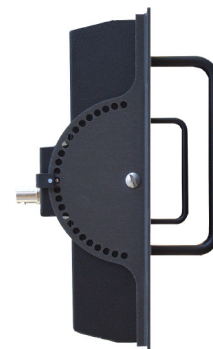

COOLTOUCH RX-802SDI

SDI Rack Mounted Dual 8" Multimedia Monitor with Integrated Audio
with tally and 10 bit encoded composite output from SDI

- Two 8" LCD Video Monitors
- 1920 x 480 Pixels, 400 cd/m², 400:1 Contrast
- One SDI Input - per screen
- One Composite Video Input - per screen
- One VGA Input - per screen
- One S-Video Input - per screen
- One Analog Audio Input - per screen
- 10 Bit Encoded Composite output from SDI
- Loop-Through Output of Composite Video
- Tri-Color LED Contact Closure Tally
- 525 / 625 & NTSC / PAL autosensing
- Integrated Audio Confidence Monitor
- 3 Rack Units Tall, 2.2" / 56mm Deep Chassis

The RX-802SDI dual 8" rack mount monitor includes one audio, one SDI, one composite video (with loop-through), one S-Video, and one VGA input - per screen and offers excellent picture quality even under high ambient light conditions. The built-in VGA scalar can accommodate resolutions from 640x480 to 1024x768. Each screen has discreet audio with built-in speakers that can be used as a confidence monitor or audible alarm from an external source. The unit is powered by only 12VDC and comes with an 110/240VAC adapter.

INTEGRATED AUDIO

BACK LIGHT LIFE 50,000 HOURS

1920 x 480 Pixels

LCD Diagonal	LCD Size	No. of LCDs	Resolution*	Aspect Ratio	Dot pitch	Viewing Angles	Backlight	Rack Size	Dimensions: US	Dimensions: Metric	Weight*
8" / 203mm	163 x 122mm	2	1920 x 480	4 : 3	0.084 x 0.254mm	120 / 130 degrees	50k hours	4	19 x 6.9 x 2.2"	483 x 175 x 56mm	5 lbs (2.3kg)

MODEL	INPUTS					OUTPUTS			Brightness	Contrast	Touch Screen	Weather Proof	Audio	Power
	Composite	VGA	S-Video	SDI	Analog Audio	Composite	SDI	Analog Audio						
RX-802SDI	2	2	2	2	2	4 (2 from SDI, 2 passive loop)	2 reclocked	-	400	400 : 1	-	-	Yes	4A at 12VDC