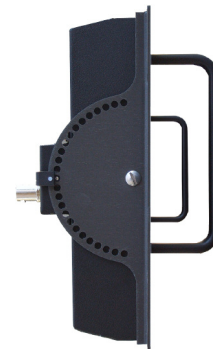

# COOLTOUCH RX-802AL

**Dual 8" LCD Multimedia Monitor with Integrated Audio**  
*with composite video loopthrough*

- Two 8" LCD Video Monitors
- 1920 x 480 Pixels, 400 cd/m<sup>2</sup>, 400:1 Contrast
- Two Composite Video Inputs - per screen, w/loop
- One VGA Input - per screen
- One S-Video Input - per screen
- One Analog Audio Input - per screen
- Integrated Audio Confidence Monitor
- 4 Rack Units Tall, 2.2" / 56mm Deep Chassis

Offering superb quality, yet at a highly cost effective price, the RX-802AL dual 8" rack mount monitor includes one audio, two composite video (with loop-throughs), one S-Video, and one VGA input - per screen and offers excellent picture quality even under high ambient light conditions. The built-in VGA scalar can accommodate resolutions from 640x480 to 1024x768. Each screen has discreet audio with built-in speakers that can be used as a confidence monitor or audible alarm from an external source. The unit is powered by only 12VDC and comes with an 110/240VAC adapter.

**INTEGRATED AUDIO**

**BACK LIGHT LIFE 50,000 HOURS**

**1920 x 480 Pixels**

LCD Diagonal	LCD Size	No. of LCDs	Resolution*	Aspect Ratio	Dot pitch	Viewing Angles	Backlight	Rack Size	Dimensions: US	Dimensions: Metric	Weight*
8" / 203mm	163 x 122mm	2	1920 x 480	4 : 3	0.084 x 0.254mm	120 / 130 degrees	50k hours	4	19 x 6.9 x 2.2"	483 x 175 x 56mm	5 lbs (2.3kg)

MODEL	INPUTS					OUTPUTS			Brightness	Contrast	Touch Screen	Weather Proof	Audio	Power
	Composite	VGA	S-Video	SDI	Analog Audio	Composite	SDI	Analog Audio						
RX-802AL	4	2	2	-	2	4 (passive loop)	-	-	400	400 : 1	-	-	Yes	3.5A at 12VDC